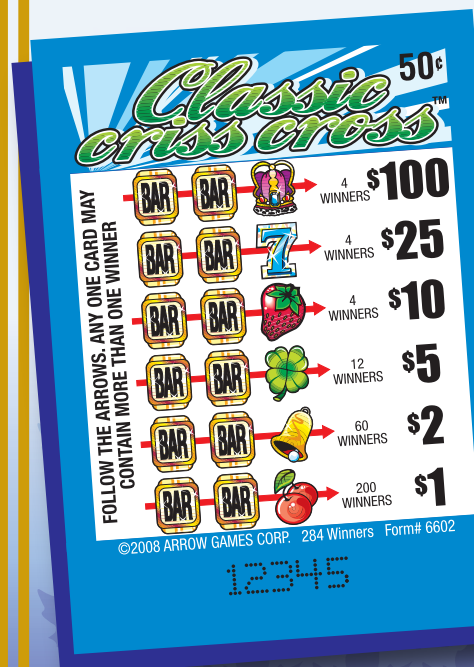

Available with the Royal Canadian Legion, Alberta-N.W.T. Identifier

visit us at www.arrowgames.com/albertanwt

visit us at www.arrowgames.com/albertanwt