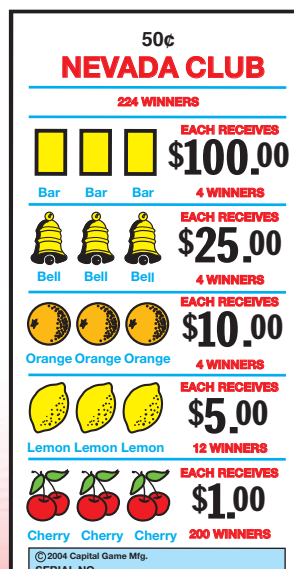

FORM 755C 50¢ per card
2183 cards @ 50¢ $1091.50

PAYS OUT

4 Winners @	$100.00	.....	$400.00
4 Winners @	$25.00	.....	$100.00
4 Winners @	$10.00	.....	$40.00
12 Winners @	$5.00	.....	$60.00
200 Winners @	$1.00	.....	$200.00

PAYS OUT $800.00
IDEAL PROFIT $291.50

73.3% payback 4 sets per case
Win Ratio: 1 per 9.75 tickets