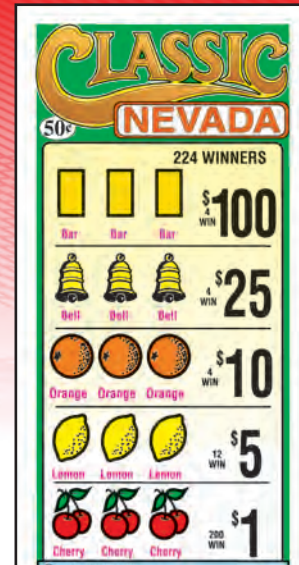

FORM 7550 50¢ per card
2399 cards @ 50¢ $1199.50

PAYS OUT

4 Winners @	$100.00	.....	$400.00
4 Winners @	$25.00	.....	$100.00
4 Winners @	$10.00	.....	$40.00
12 Winners @	$5.00	.....	$60.00
200 Winners @	$1.00	.....	$200.00

PAYS OUT $800.00
IDEAL PROFIT $399.50

66.69% payback 4 sets per case
Win Ratio: 1 in 10.71