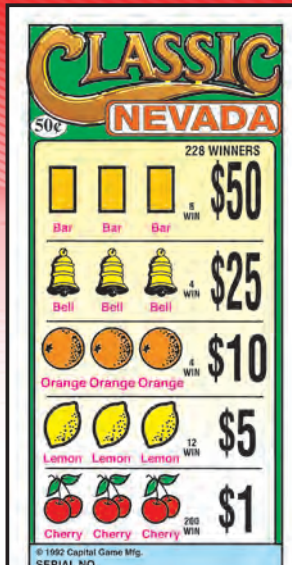

PAYS OUT \$800.00
IDEAL PROFIT \$291.50

73.3% payback 4 sets per case
Win Ratio: 1 in 9.7

FORM 973J 50¢ per card
2183 cards @ 50¢ \$1091.50

PAYS OUT

5 Winners @	\$100.00	\$500.00
1 Winner @	\$50.00	\$50.00
1 Winner @	\$25.00	\$25.00
2 Winners @	\$5.00	\$10.00
215 Winners @	\$1.00	\$215.00

PAYS OUT \$800.00
IDEAL PROFIT \$291.50

73.3% payback Win Ratio: 1 per 9.75 tickets
4 sets per case

FORM H992 50¢ per card
2183 cards @ 50¢ \$1091.50

PAYS OUT

8 Winners @	\$50.00	\$400.00
4 Winners @	\$25.00	\$100.00
4 Winners @	\$10.00	\$40.00
12 Winners @	\$5.00	\$60.00
200 Winners @	\$1.00	\$200.00