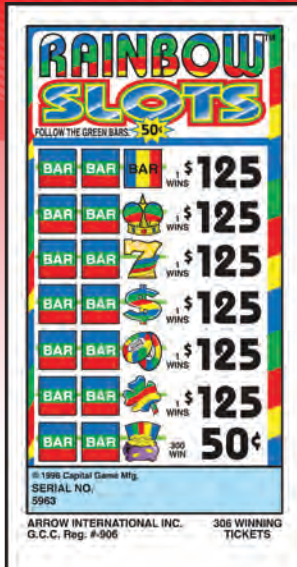

2520 Count Game